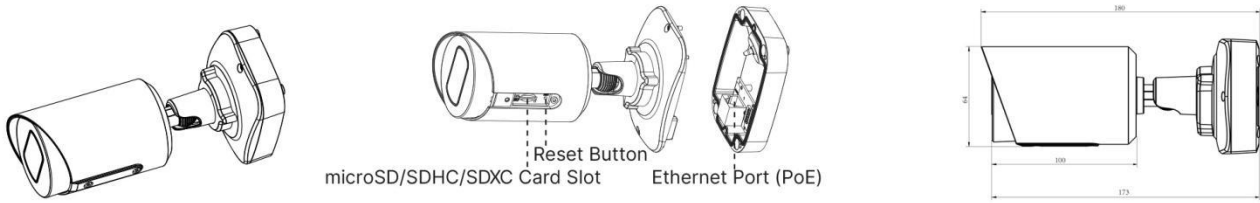

AI Vandal-proof Mini Bullet Network Camera

Intelligent Analytics	Video Analysis	Region Entrance, Region Exiting, Advanced Motion Detection, Tamper Detection, Line Crossing, Loitering, Object Left, Object Removed		
	Face Detection	Detect and capture faces, get real-time snapshots		
	People Counting & Report	Count the number of people entering or exiting, Up to 4 detection areas for regional people counting		
System	Storage	Support microSD/SDHC/SDXC Card Local Storage, up to 256G		
	Advanced Function	BLC, HLC, 2D DNR, 3D DNR, Defog, AWB, EIS, IP Address Filtering, AGC, Anti-flicker, Corridor Mode, Deblur, Watermark		
	SIP/VoIP Support	Yes, Voice & Video-over-IP		
	Event Trigger	Motion Detection, Network Disconnection, etc.		
	Event Action	FTP Upload, SMTP Upload, SD Card Record, SIP Phone, HTTP Notification, etc.		
	System Compatibility	ONVIF Profile G & Q & S & T, API		
General	Working Temperature	-40°C~60°C		
	Working Humidity	0~90%(Non-condensing)		
	Power Supply	PoE (802.3af)		
	Power Consumption	4W MAX 6W MAX (With IR on)	5W MAX 7W MAX (With IR on)	6W 8W MAX (With IR on)
	Weather Proof	Up to IP67-rated for Weather-resistant Performance		
	Housing	Vandal-proof IK10-rated Metal Housing		
	Weight	610g (Junction Box Version) / 450g (Cable Out Version)		
	Dimensions	97mmX74mmX180mm (Junction Box Version) / Φ64mmX160mm (Cable Out Version)		
	Warranty	3/5 Years		

AI Vandal-proof Mini Bullet Network Camera

Structure Diagrams

Junction Box Version

Cable Out Version

Units: mm

Accessories Support

A01 Pole Mount

Weight: 720g
Dimensions: 170*51.5*152.6mm

A03 External Corner Bracket

Weight: 900g
Dimensions: 170*152.5*76.3mm

Milesight Technology Co., Ltd. | www.milesight.com

Contact Us: sales@milesight.com support@milesight.com

Add: 220 NE 51st Street, Oakland Park, Florida 33334, USA
Tel: +1-800-561-0485