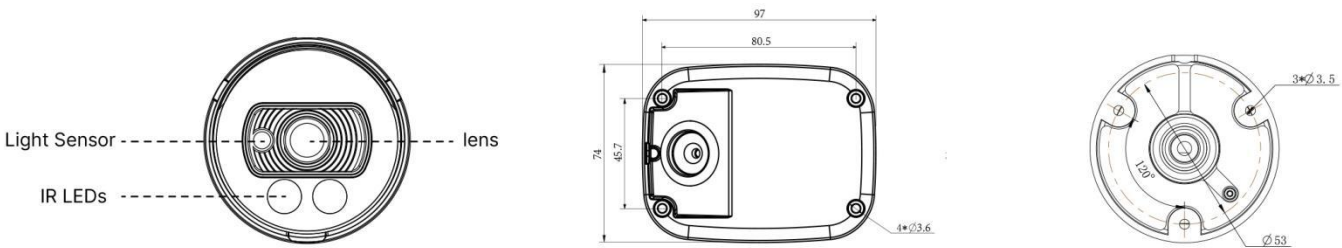

AI Vandal-proof Mini Bullet Network Camera

Structure Diagrams

Junction Box Version

Cable Out Version

Units: mm

Accessories Support

A01 Pole Mount

Weight: 720g
Dimensions: 170*51.5*152.6mm

A03 External Corner Bracket

Weight: 900g
Dimensions: 170*152.5*76.3mm

Milesight Technology Co., Ltd. | www.milesight.com

Contact Us: sales@milesight.com support@milesight.com

Add: 220 NE 51st Street, Oakland Park, Florida 33334, USA
Tel: +1-800-561-0485