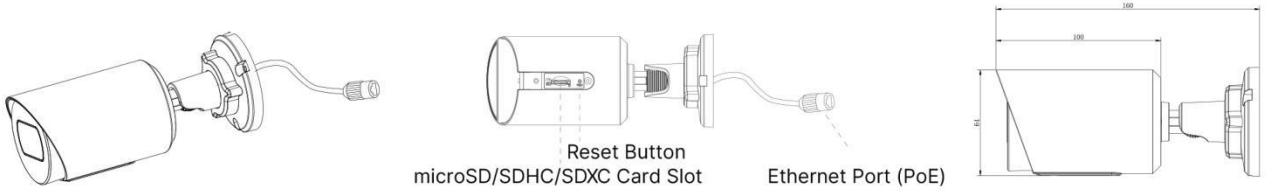

AI Vandal-proof Mini Bullet Network Camera

Intelligent Analytics	Video Analysis	Region Entrance, Region Exiting, Advanced Motion Detection, Tamper Detection, Line Crossing, Loitering, Object Left, Object Removed		
	Face Detection	Detect and capture faces, get real-time snapshots		
	People Counting & Report	Count the number of people entering or exiting, Up to 4 detection areas for regional people counting		
System	Storage	Support microSD/SDHC/SDXC Card Local Storage, up to 256G		
	Advanced Function	BLC, HLC, 2D DNR, 3D DNR, Defog, AWB, EIS, IP Address Filtering, AGC, Anti-flicker, Corridor Mode, Deblur, Watermark		
	SIP/VoIP Support	Yes, Voice & Video-over-IP		
	Event Trigger	Motion Detection, Network Disconnection, etc.		
	Event Action	FTP Upload, SMTP Upload, SD Card Record, SIP Phone, HTTP Notification, etc.		
	System Compatibility	ONVIF Profile G & Q & S & T, API		
General	Working Temperature	-40°C~60°C		
	Working Humidity	0~90%(Non-condensing)		
	Power Supply	PoE (802.3af)		
	Power Consumption	4W MAX 6W MAX (With IR on)	5W MAX 7W MAX (With IR on)	6W 8W MAX (With IR on)
	Weather Proof	Up to IP67-rated for Weather-resistant Performance		
	Housing	Vandal-proof IK10-rated Metal Housing		
	Weight	610g (Junction Box Version) / 450g (Cable Out Version)		
	Dimensions	97mmX74mmX180mm (Junction Box Version) / Φ64mmX160mm (Cable Out Version)		
	Warranty	3/5 Years		

AI Vandal-proof Mini Bullet Network Camera

Structure Diagrams

Junction Box Version

Cable Out Version

Units: mm

Accessories Support

A01 Pole Mount

Weight: 720g
Dimensions: 170*51.5*152.6mm

A03 External Corner Bracket

Weight: 900g
Dimensions: 170*152.5*76.3mm

Milesight Technology Co., Ltd. | www.milesight.com

Contact Us: sales@milesight.com support@milesight.com

Add: 220 NE 51st Street, Oakland Park, Florida 33334, USA
Tel: +1-800-561-0485